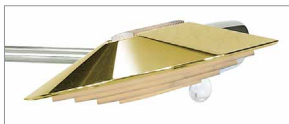

10 ST R/L

Low Profile Luminaires

Left & Right counterweight pair

Stainless steel, aluminum, chromium

Matte paper white painted ST Reflectors

33-43" height 838.2-1092.2mm

20" maximum horizontal extension 508mm

ST Reflector:

Lamp: 60w 60T10/IF inside frost tubular bulb

Dimmer: 150w, full-range, electronic

Cord: Two-conductor 18-2 SPT-2 PVC105°C.

in clear silver with polarized plug.

© Cedric Hartman 2004

All rights reserved