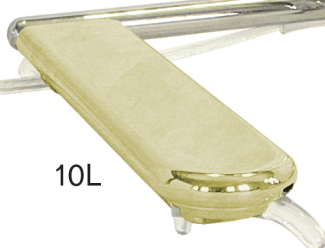

### Low Profile Luminaire(s)

Left or right counterweight pair

Stainless steel, aluminum, 24k gold

Adjustable height: 32–43" [813–1092.2mm]

Maximum horizontal extension: 20" [508mm]

**CO Reflector:** 75w Philips dual envelope halogen  
BC75BT15/HAL/W/120V

**Dimmer:** full range, electronic

**Cord:** Two-conductor 18-2 SPT-2 PVC105<sup>o</sup> C.  
In clear silver with polarized plug.

© Cedric Hartman 2005

All Rights Reserved

10L

10R