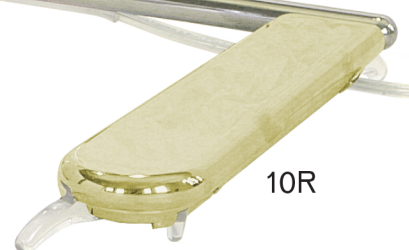

### Low Profile Luminaire(s)

Left or right counterweight pair

Stainless steel, aluminum, 24k gold

Adjustable height: 32–43" [813–1092.2mm]

Maximum horizontal extension: 20" [508mm]

**CO Reflector:** 75w Philips dual envelope halogen  
BC75BT15/HAL/W/120V

**Dimmer:** full range, electronic

**Cord:** Two-conductor 18-2 SPT-2 PVC105<sup>o</sup> C.  
In clear silver with polarized plug.

© Cedric Hartman 2005

All Rights Reserved

10L

10R